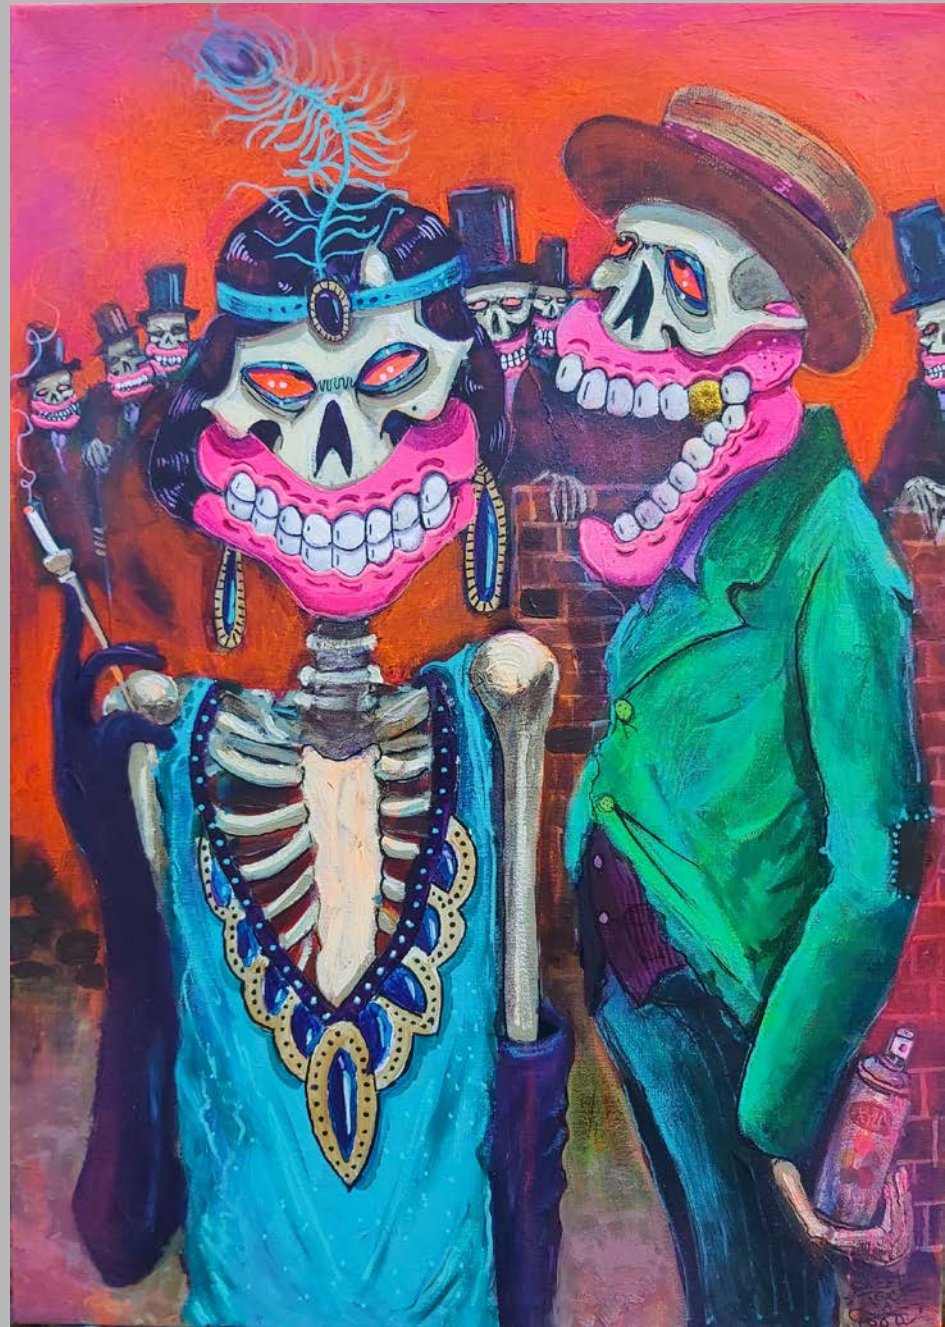

Jaw drop
Acrylic, enamel & spray paint on canvas
With pearlescent teeth and gold bling
75x50cm
£1,800