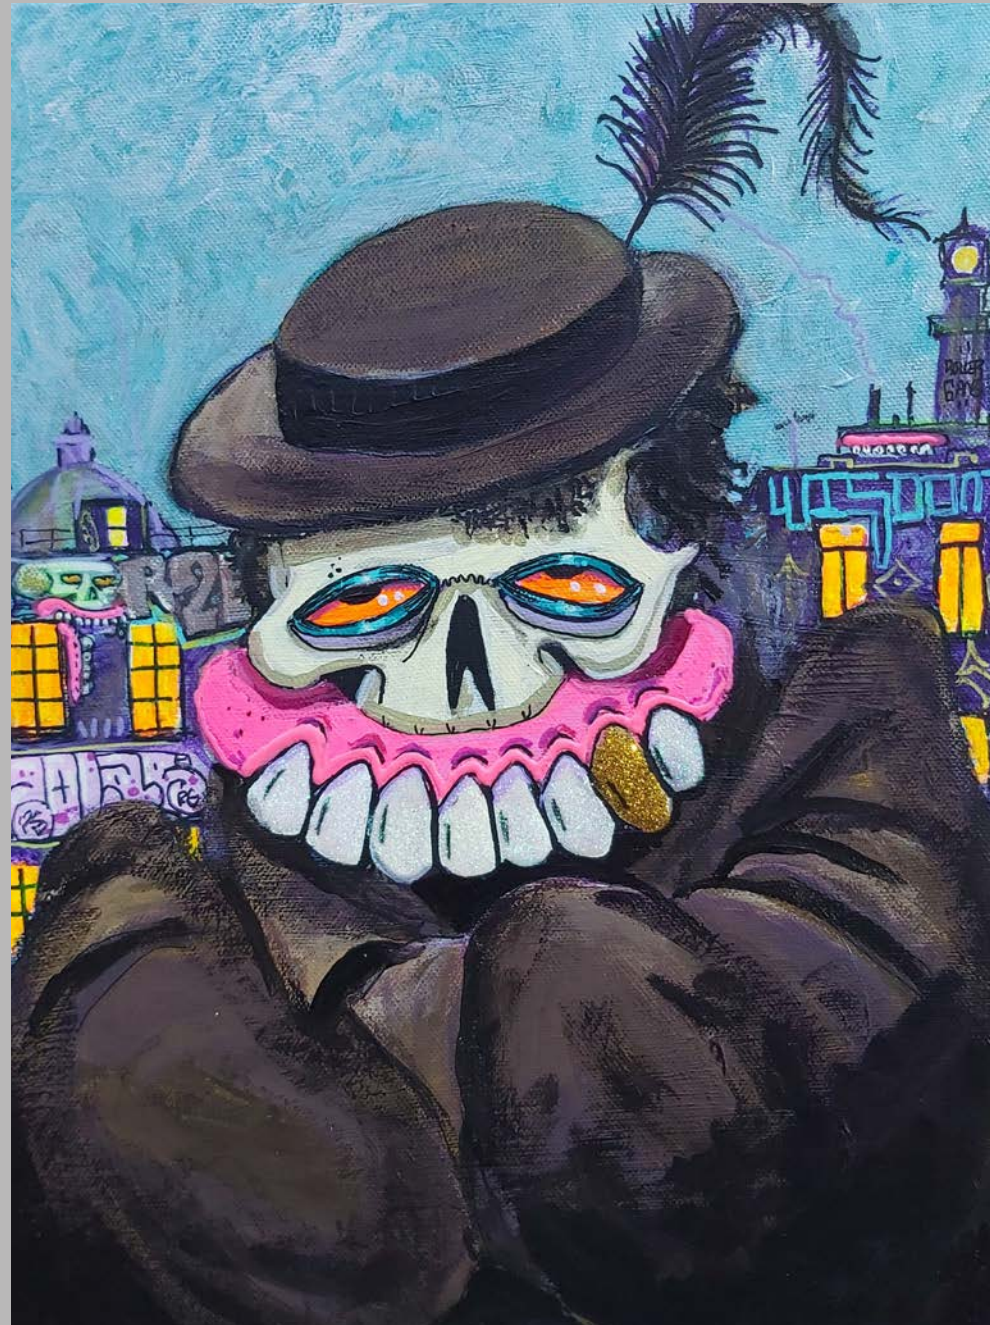

Night Dweller
Acrylic, enamel on canvas
With pearlescent teeth & gold bling
40x30cm
£650