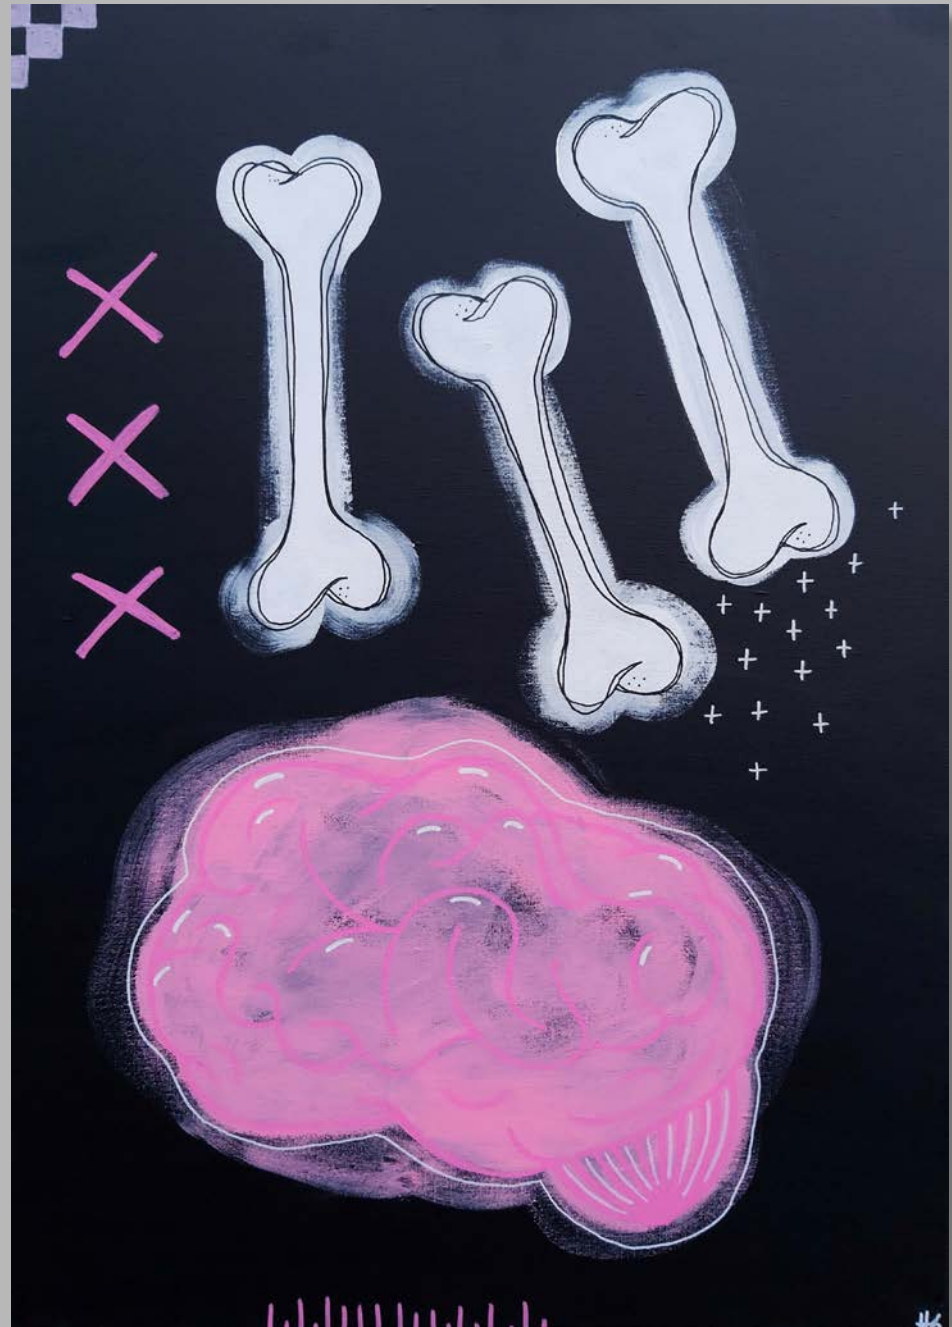

An illustration of two skeletons. The skeleton on the left wears a purple turban with gold patterns and has a wide, toothy grin showing white teeth. The skeleton on the right wears a black top hat and a black coat, also with a wide, toothy grin showing white teeth. The background features a window with a purple and yellow pattern and a dark, ornate wall.

Turquoise Tango
BONESHAKER SERIES
Acrylic and enamel on canvas With
glow in the dark teeth
100x80cm
£2,500

Sidekick
BONESHAKER SERIES
Acrylic and enamel on canvas
With glow in the dark teeth
100x80cm
£2,500

Charleston Charlie
BONESHAKER SERIES
Acrylic, oil and enamel on canvas
With glow in the dark teeth
100x80cm
£2,600

Nature Studies No.1
Acrylic and enamel on canvas
75x50cm
£400

Nature Studies No.2
Acrylic and enamel on canvas
75x50cm
£400

Nature Studies No.3
Acrylic and enamel on canvas
75x50cm
£400

Nature Studies No.4
Acrylic and enamel on canvas
75x50cm
£400

Nature Studies No.5
Acrylic and enamel on canvas
75x50cm
£400

Nature Studies No.6
Acrylic and enamel on canvas
75x50cm
£400