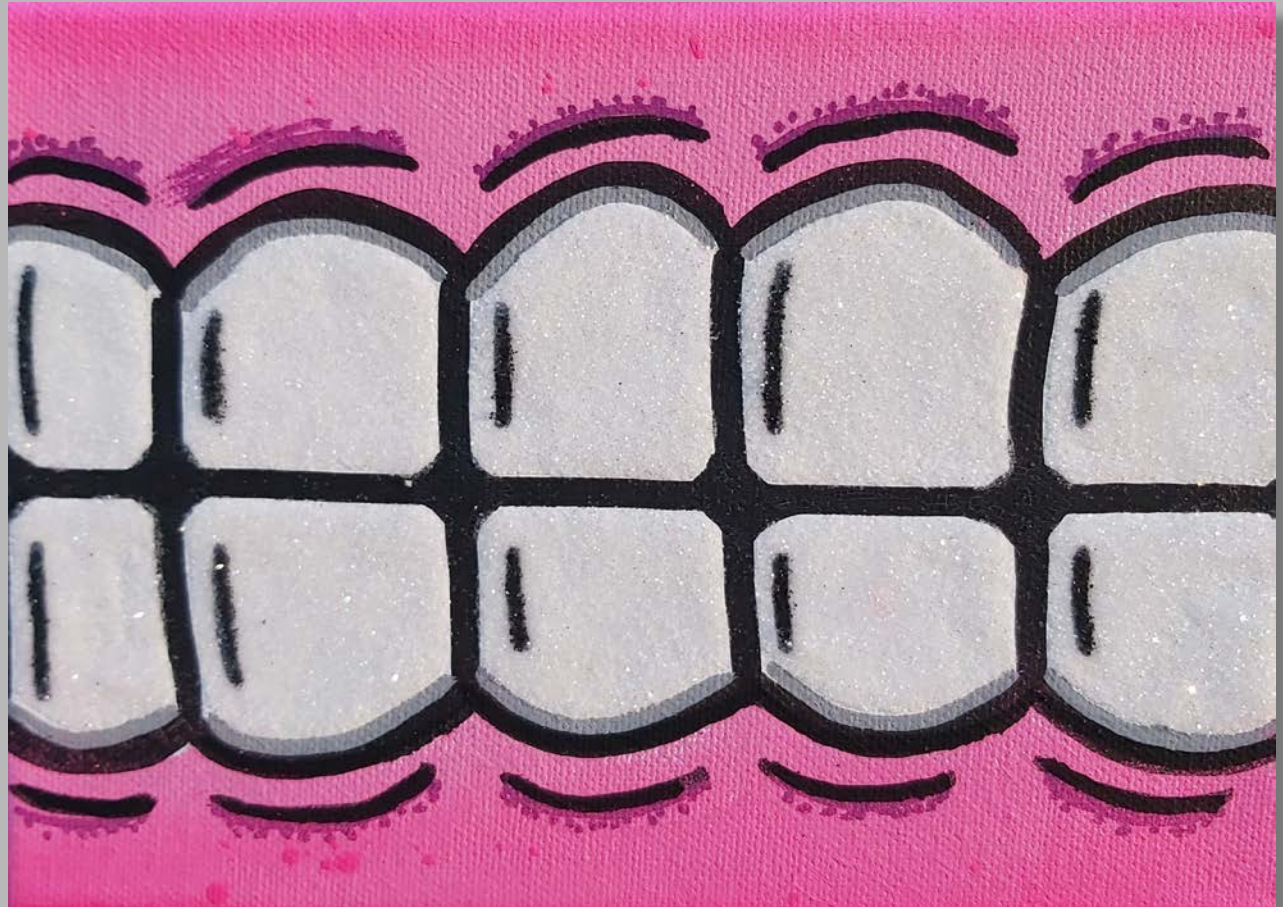

Pearly chomps (10 Available)
Acrylic, spray paint on canvas
With pearlescent teeth on reverse
21x15cm
£125 each