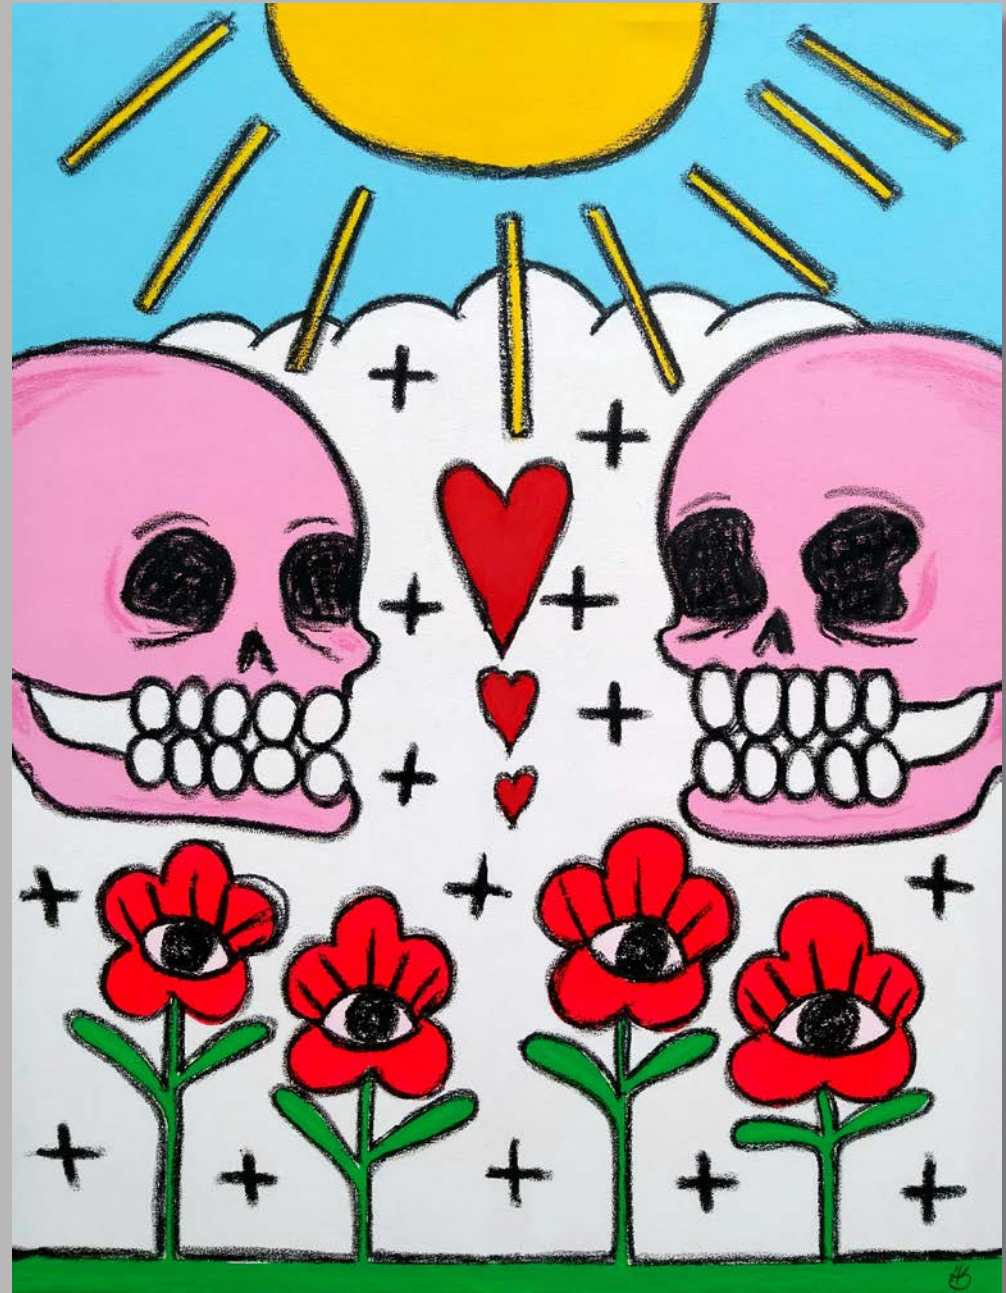

Summer lovin'
Acrylic, oil pastel and enamel on canvas
70x90cm
£800