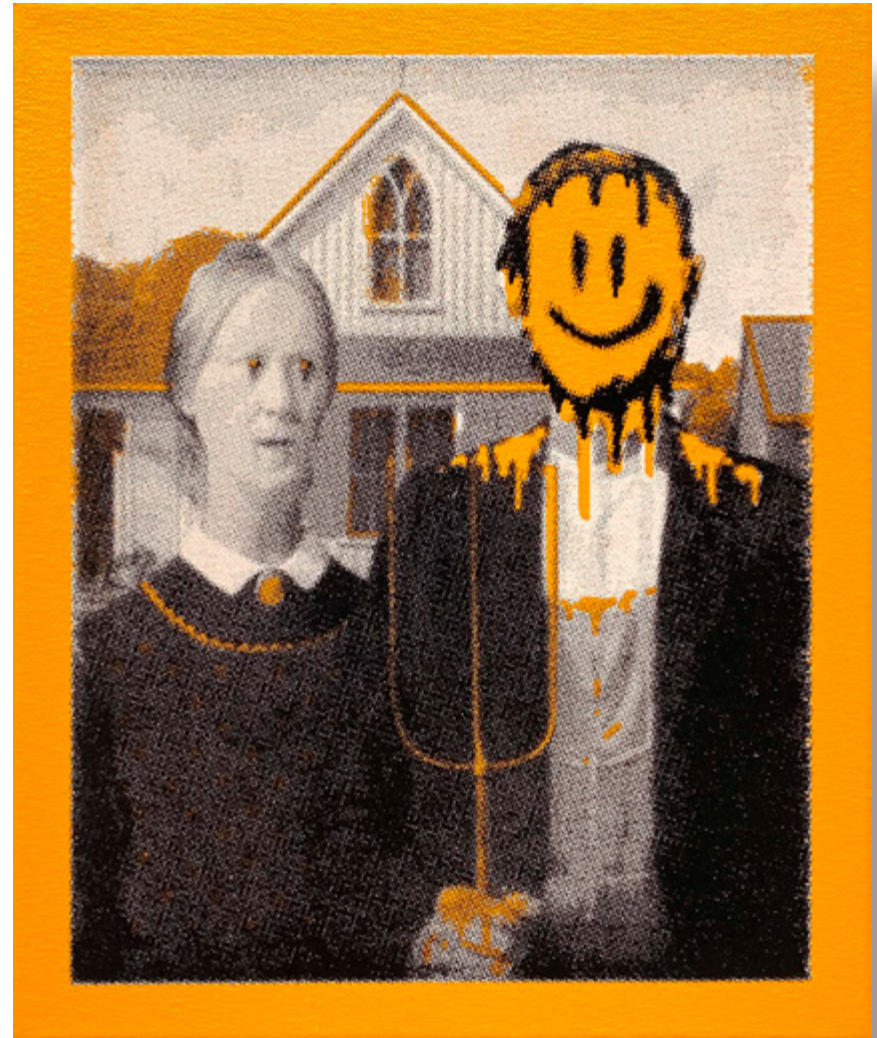

'American Gurners'
Screen print on canvas
25 x 30 cm
Edition of 50
£50