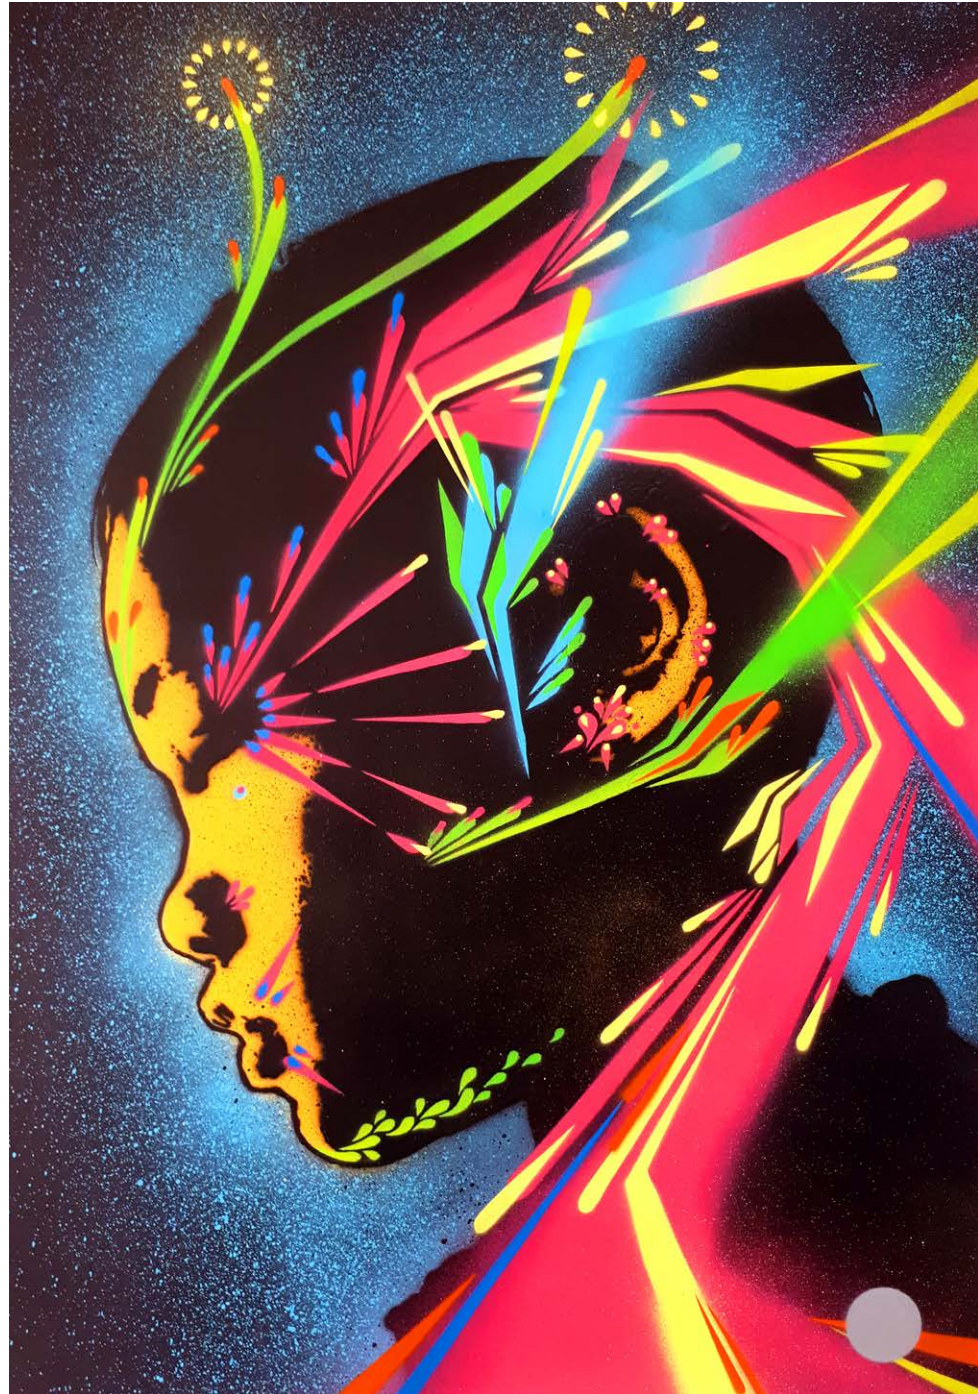

SIEM REAP KID BLUE

2017

70cm x 50cm

Spray paint on Burano 500gsm
£775 (framed)