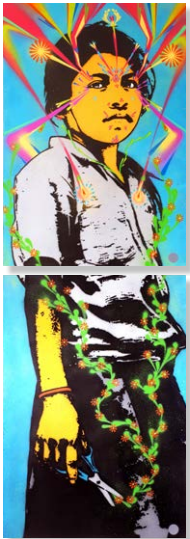

285gsm

£1400 (framed)

MESITAS GIRL

2017

200cm x 70cm (diptych)

Spray paint on Fabriano

Rosaspina 285gsm

£2,000 (framed)

TUMACO GIRL PURPLE

2017
70cm x 100cm
Spray paint on Burano
500gsm
£1,100 (framed)

TUMACO GIRL BLUE

2017
70cm x 100cm
Spray paint on Burano
500gsm
£1,100 (framed)

XUCUN GIRL

BLUE

2017

100cm x 70cm