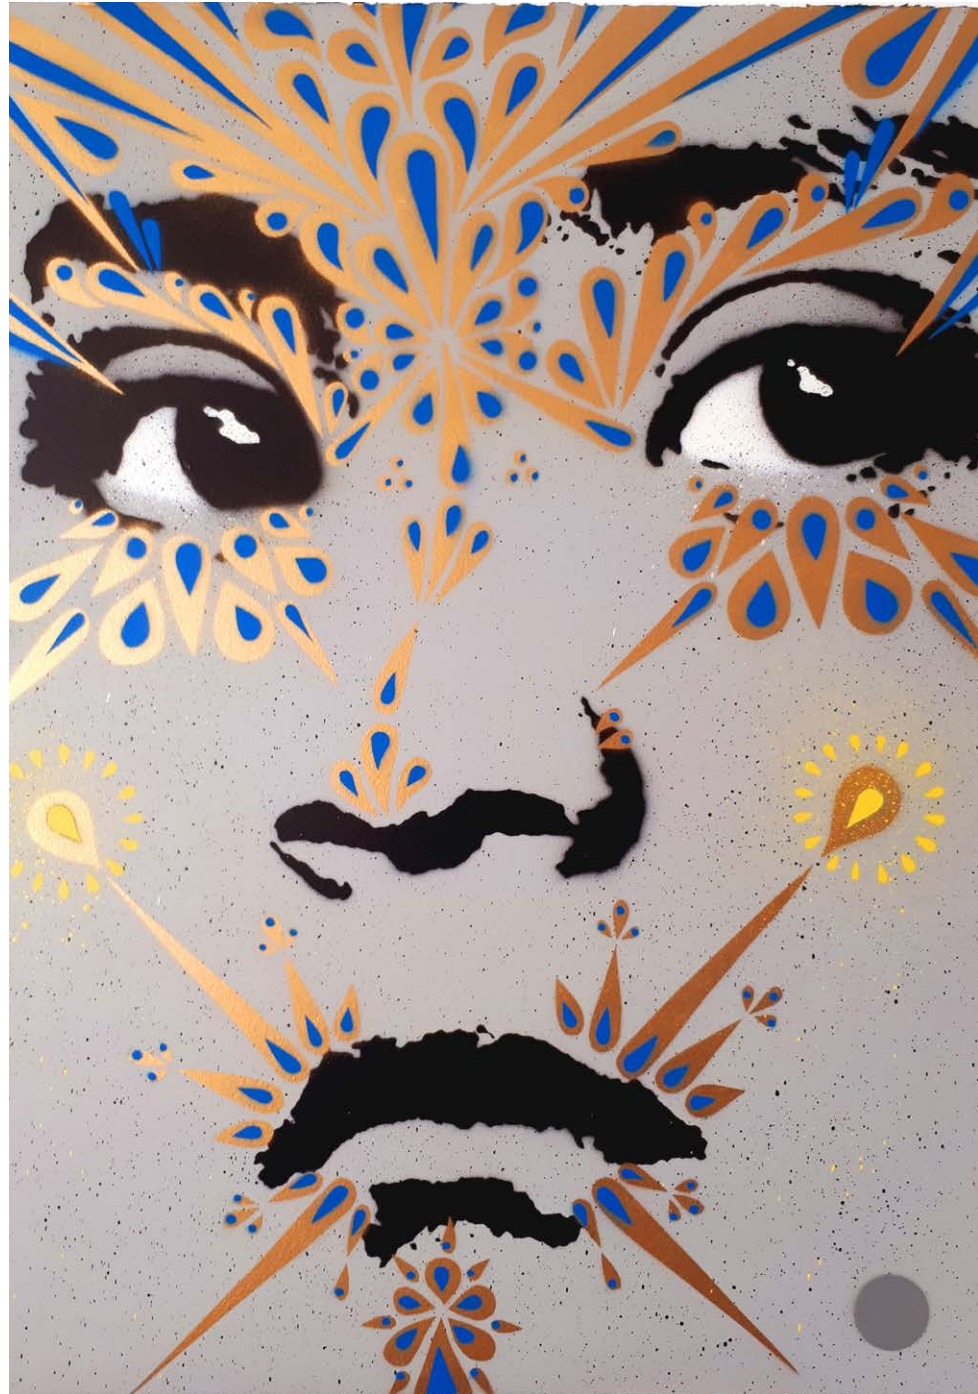

70cm x 50cm

Spray paint on Burano 500gsm
£775 (framed)

SIEM REAP KID MAGENTA

2017

70cm x 50cm

Spray paint on Burano 500gsm
£775 (framed)

OAXACA GIRL YELLOW

2017

70cm x 50cm

Spray paint on Fabriano Rosaspina

285gsm

£775 (framed)

OAXACA GIRL GREY

2017

70cm x 50cm

Spray paint on Fabriano Rosaspina

285gsm

£775 (framed)

TEGUCIGALPA GIRL

2017

70cm x 50cm

Spray paint on Fabriano Rosaspina

285gsm

£875 (framed)