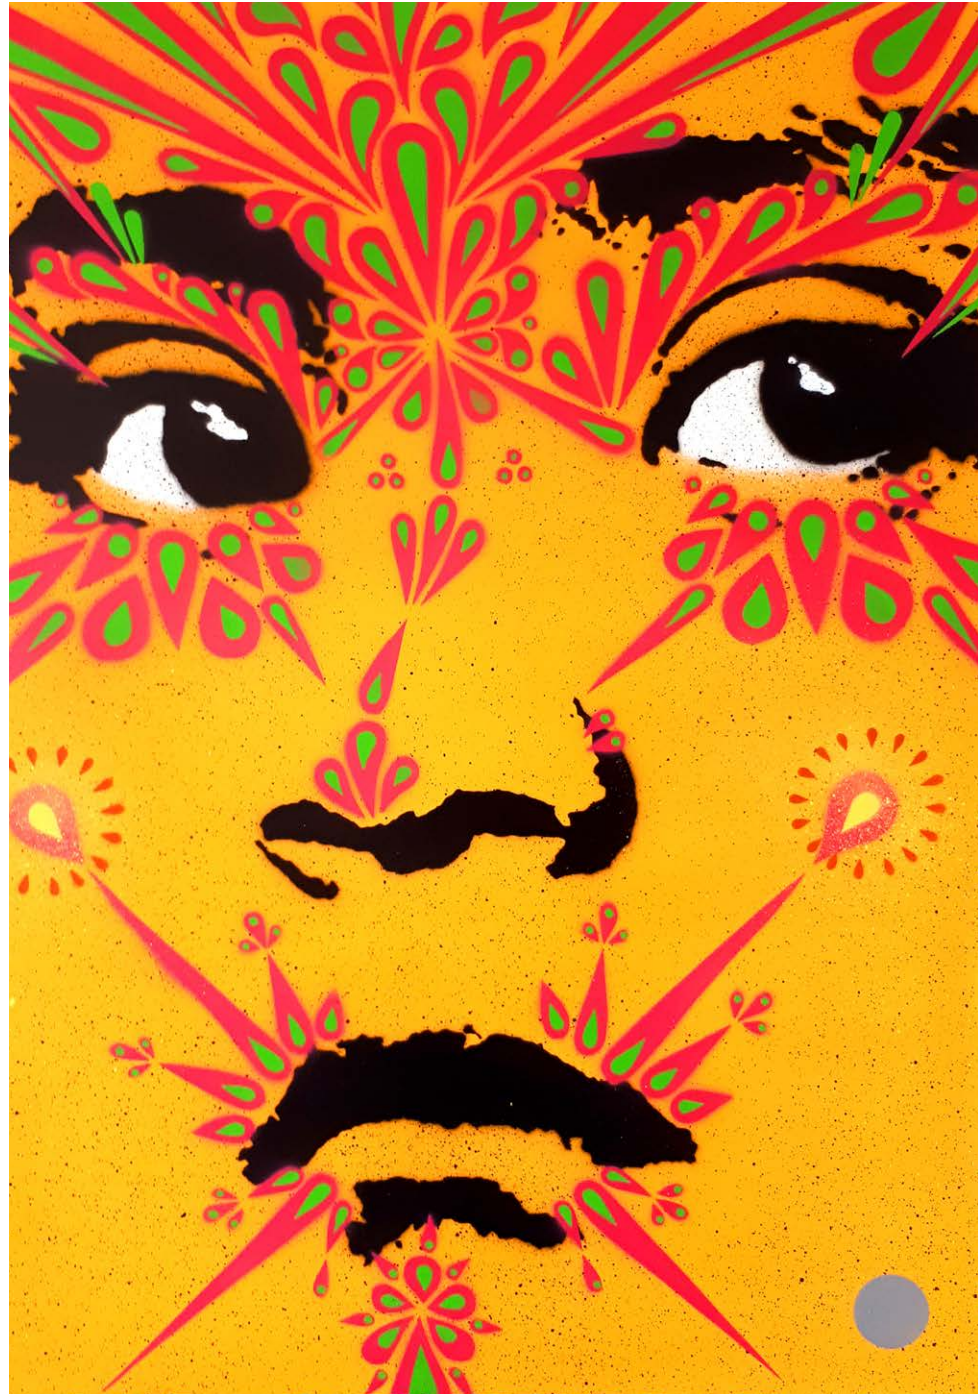

70cm x 50cm

Spray paint on Burano 500gsm
£775 (framed)

SIEM REAP KID MAGENTA

2017

70cm x 50cm

Spray paint on Burano 500gsm
£775 (framed)

OAXACA GIRL YELLOW

2017

70cm x 50cm

Spray paint on Fabriano Rosaspina

285gsm

£775 (framed)

OAXACA GIRL GREY

2017

70cm x 50cm

Spray paint on Fabriano Rosaspina