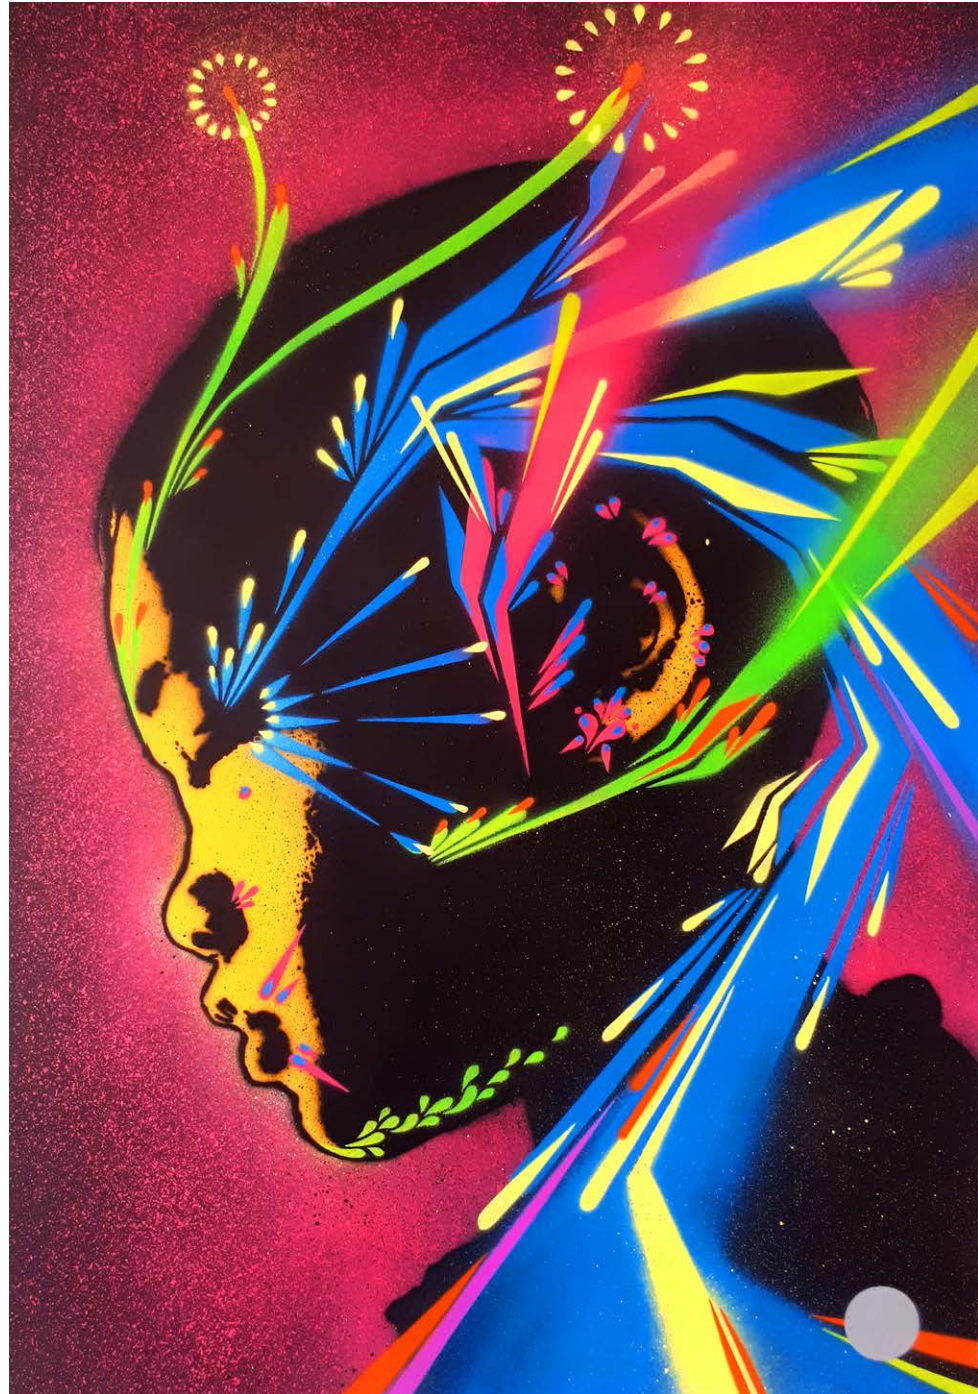

70cm x 50cm

Spray paint on Burano 500gsm
£775 (framed)

SIEM REAP KID MAGENTA

2017

70cm x 50cm

Spray paint on Burano 500gsm
£775 (framed)

OAXACA GIRL YELLOW

2017

70cm x 50cm

Spray paint on Fabriano Rosaspina

285gsm

£775 (framed)

OAXACA GIRL GREY

2017

70cm x 50cm

Spray paint on Fabriano Rosaspina