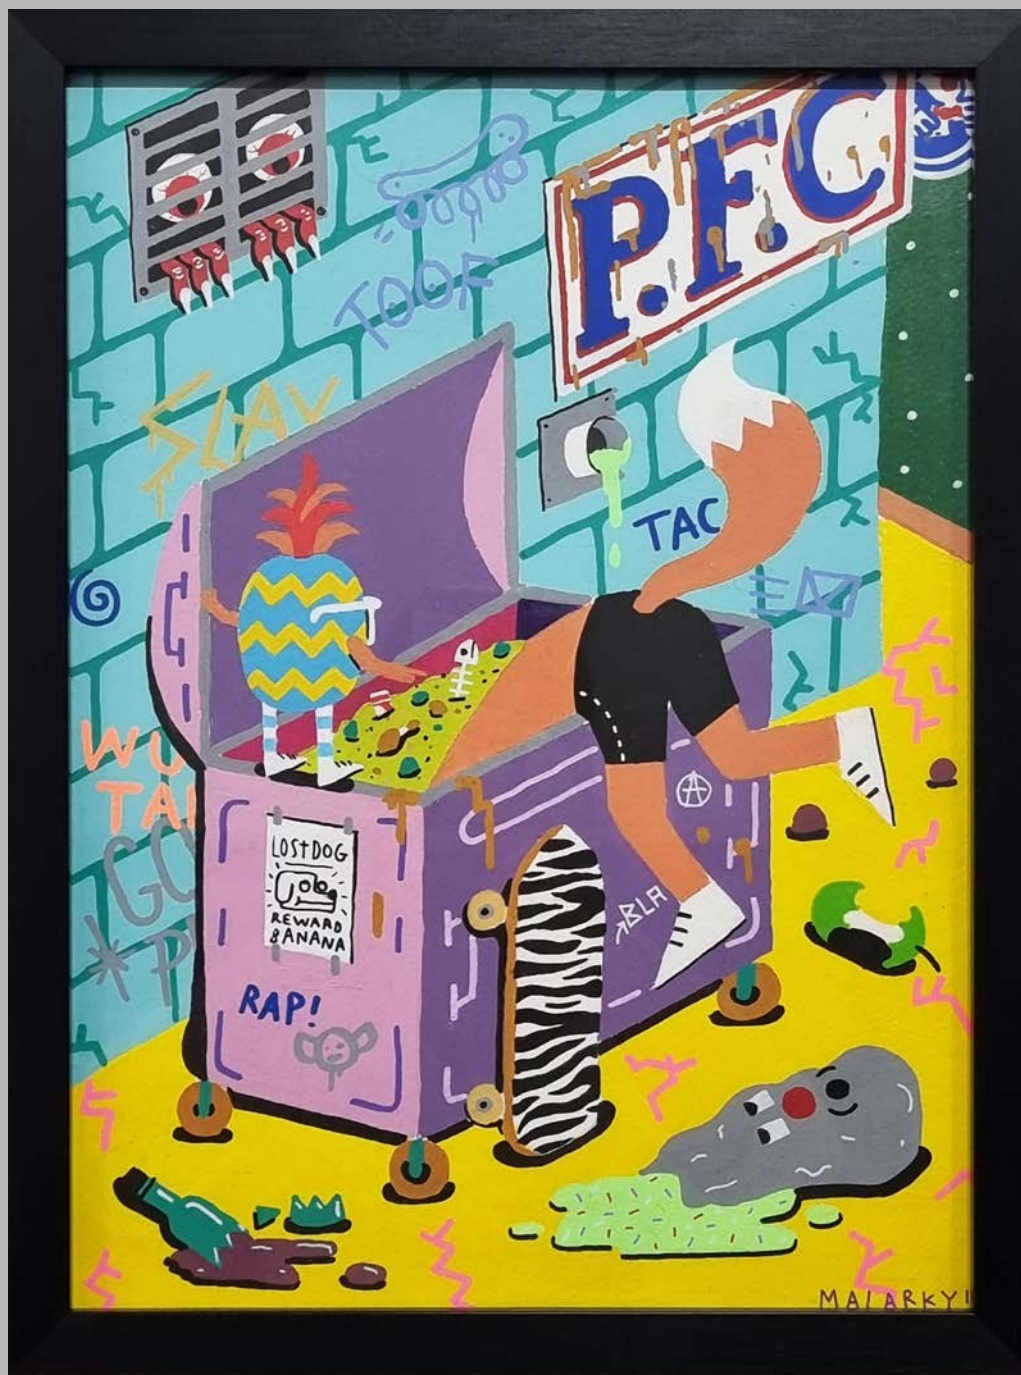

FLOMPPER

BY MALARKO

BSMT

EXHIBITION
CATALOGUE

FLOMPER

Malarko, the Street Artist and ceramicist who became synonymous with Brick Lane shutters will be coming to BSMT this July for his solo show 'FLOMPER'.

Much like the naive energy and clunky precariousness characteristic of his work, 'FLOMPER', as the Urban Dictionary suggests, promises to deliver the unexpected and something a little out of the ordinary- with a vibe!

NO DRAMA
Glazed, hand cast ceramic
ashtray with small blunt
30 x 20 cm
£200

PREMIUM
Glazed, hand cast ceramic
25 x 16 x 6cm
£250

STAY SEXY
Glazed, hand cast ceramic
40 x 14 x 20 cm
£250

PEEPER
Glazed, hand cast ceramic
Two piece set: Elephant peeper
and watermelon
25 x 24 x 19 cm
£250

CAT DIVA
Glazed, hand cast ceramic
Two piece set: Black cat teapot,
head is the lid
20 x 13cm
£180

GOOCHAMP
Glazed, hand cast ceramic
34 x 26 x 26cm
£350

ALL CATS ARE BEAUTIFUL
Original painting on paper
41 x 31cm
£220 framed

P.F.C
Original painting on paper
41 x 31cm
£220 framed

MANY LEGS

Riso Print printed on 250gsm recycled
arena new paper stock, edition of 40

45 x 33cm

£100 framed

MALARKO HANDMADE CERAMICS
Giclee print on heavyweight paper,
signed open edition
29.7 x 42cm (A3)
£36